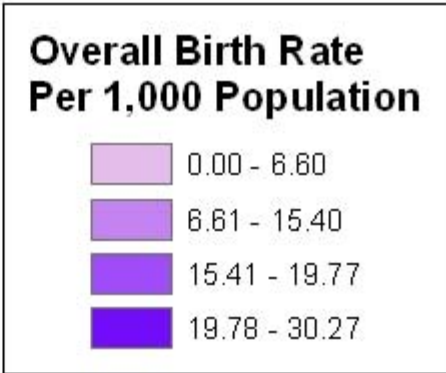

2007 Stanislaus County Overall Birth Rate

2007 Stanislaus County Teen (13- to 19-) Birth Rate

Teen Birth Rate Per 1,000 Population

- 0.00 - 7.90
- 7.91 - 19.37
- 19.38 - 24.52
- 24.53 - 34.16

2007 Stanislaus County % Low Birth Weight (LBW) Babies (<2500g)

2007 Stanislaus County % Preterm Births (<37 weeks gestation)