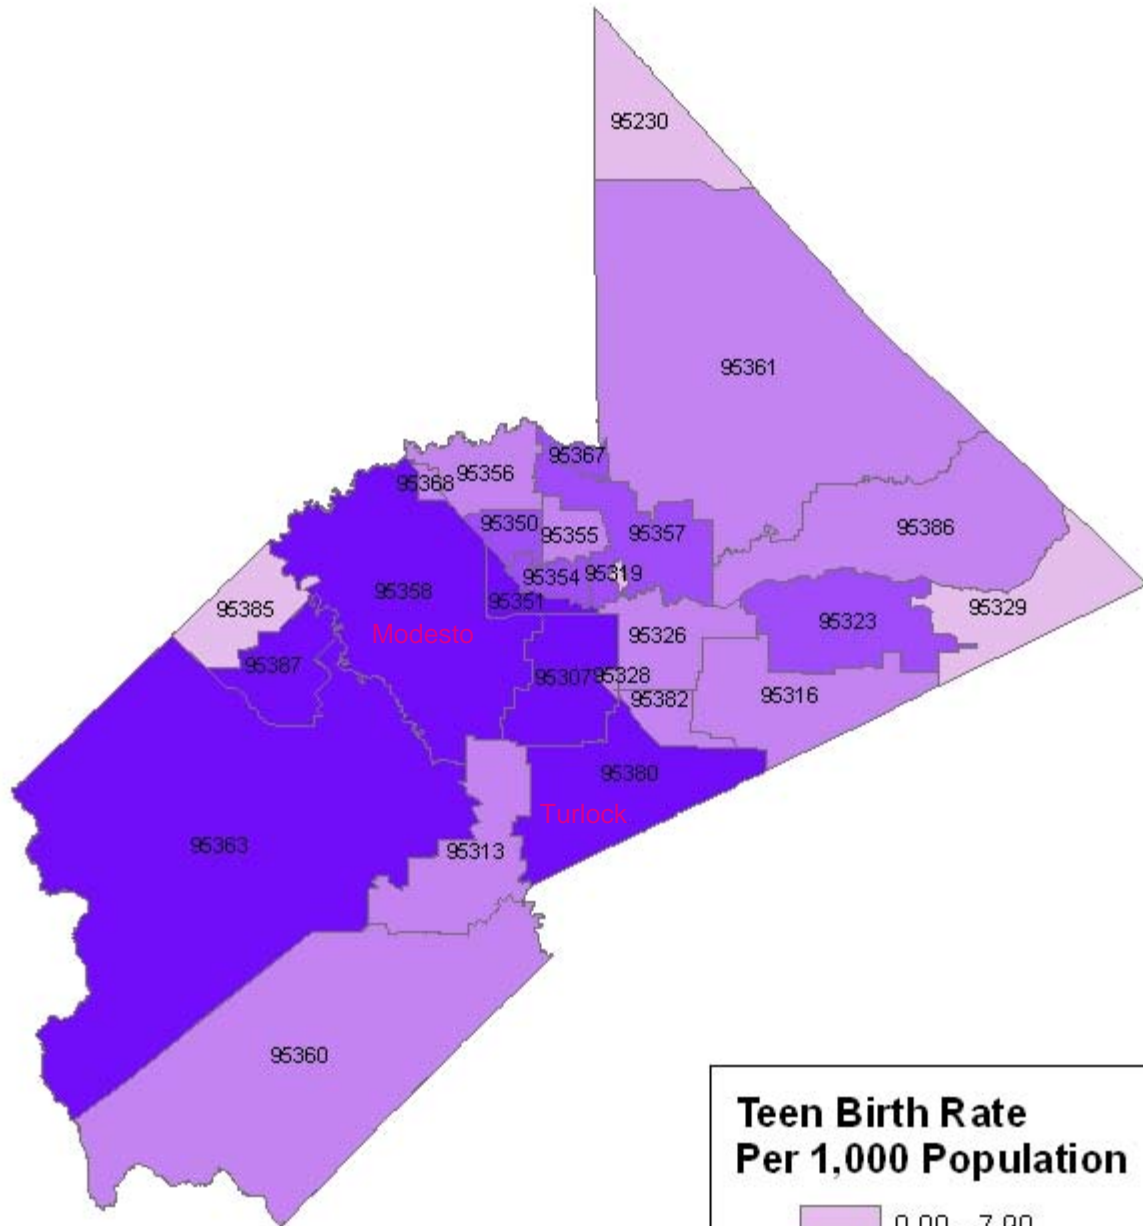

2007 Stanislaus County Overall Birth Rate

2007 Stanislaus County Teen (13- to 19-) Birth Rate

Teen Birth Rate Per 1,000 Population

- 0.00 - 7.90
- 7.91 - 19.37
- 19.38 - 24.52
- 24.53 - 34.16

2007 Stanislaus County % Low Birth Weight (LBW) Babies (<2500g)

2007 Stanislaus County % Preterm Births (<37 weeks gestation)