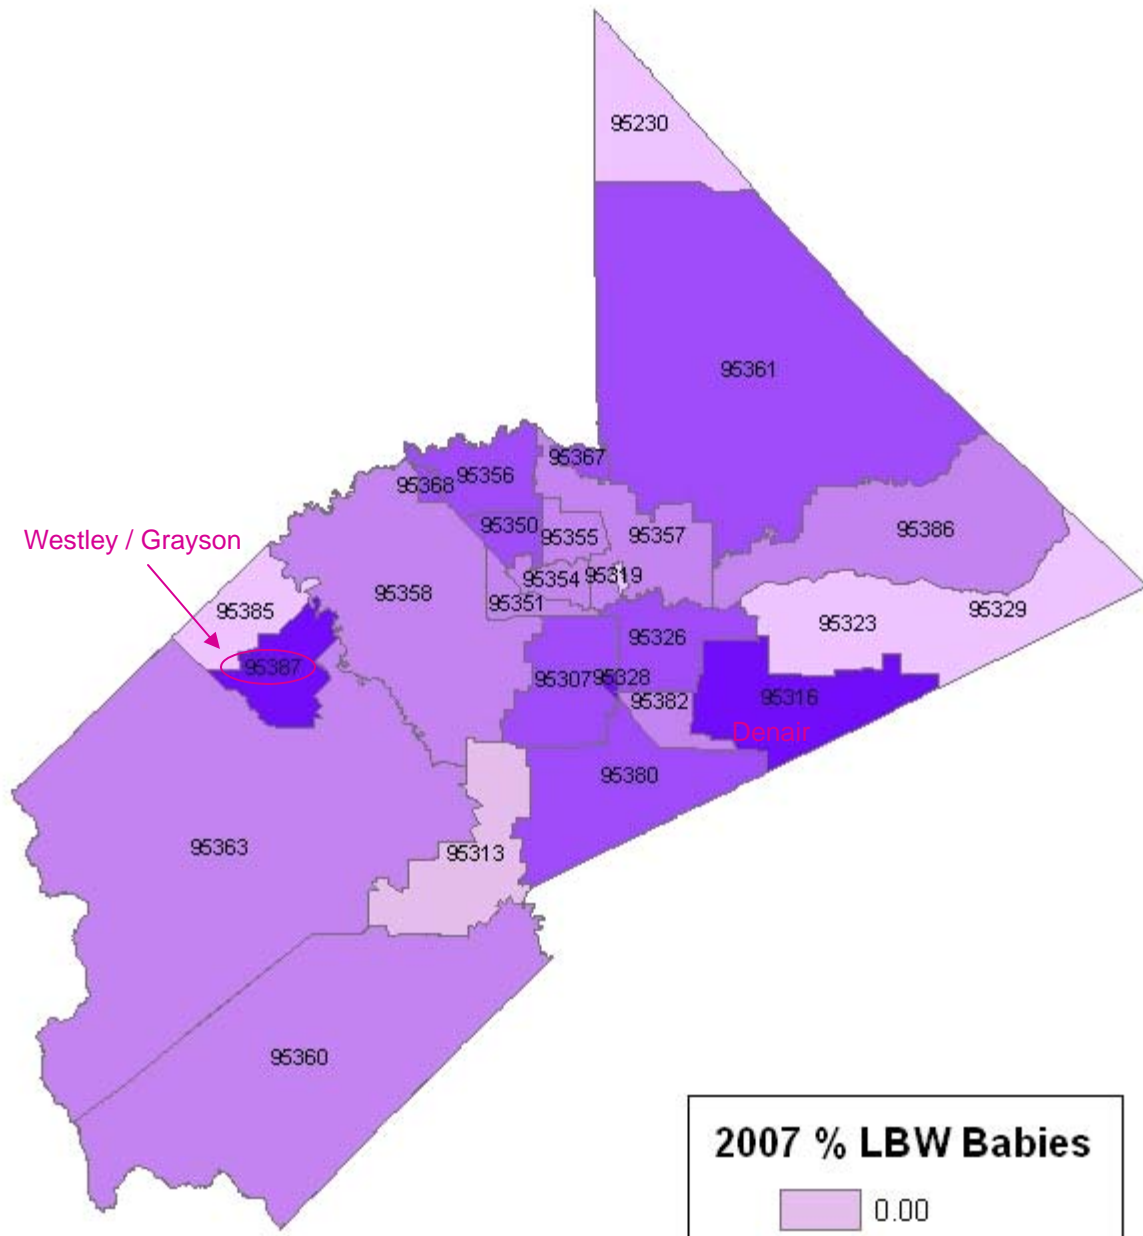

2007 Stanislaus County Overall Birth Rate

2007 Stanislaus County Teen (13- to 19-) Birth Rate

Teen Birth Rate Per 1,000 Population

- 0.00 - 7.90
- 7.91 - 19.37
- 19.38 - 24.52
- 24.53 - 34.16

2007 Stanislaus County % Low Birth Weight (LBW) Babies (<2500g)

2007 Stanislaus County % Preterm Births (<37 weeks gestation)