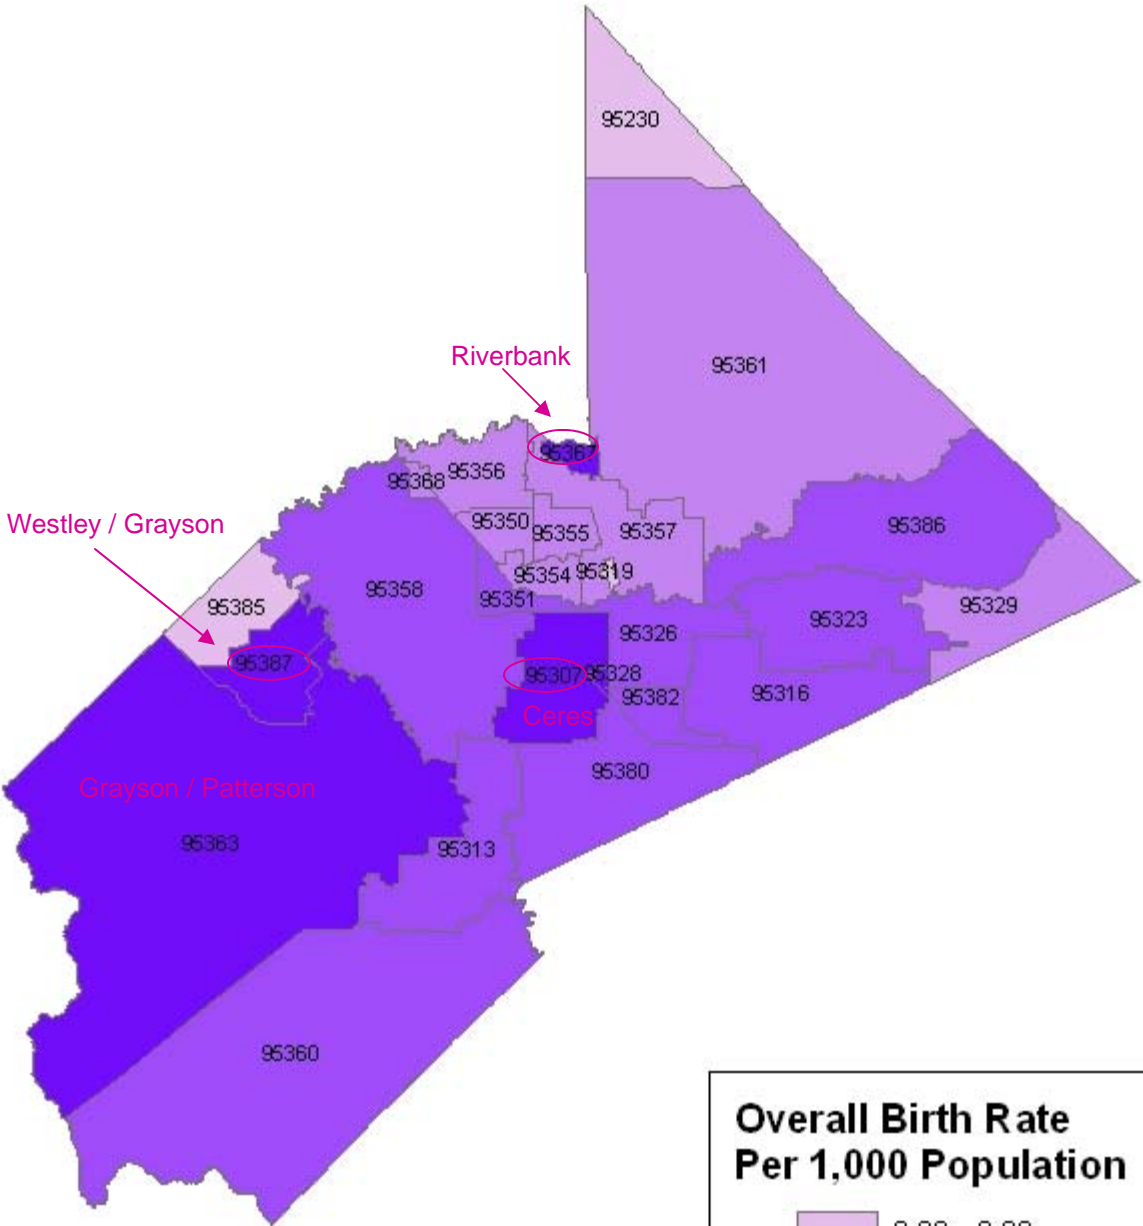

2007 Stanislaus County Overall Birth Rate

2007 Stanislaus County Teen (13- to 19-) Birth Rate

Teen Birth Rate Per 1,000 Population

- 0.00 - 7.90
- 7.91 - 19.37
- 19.38 - 24.52
- 24.53 - 34.16

2007 Stanislaus County % Low Birth Weight (LBW) Babies (<2500g)

2007 Stanislaus County % Preterm Births (<37 weeks gestation)